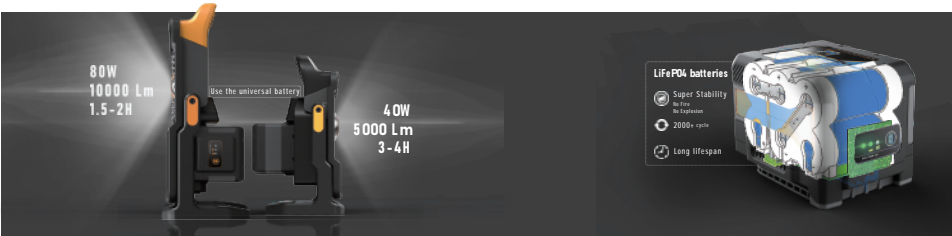

MATERIAL
Cast aluminium/PC/ABS

CCT
4000K(Optional)

BEAM ANGLE
120degree

Hook & Tripod

AC pack

VORTEX SERIES

VORTEX-20W

- 20W
- 2200LM
- IP65(WITHOUT TOOL BATTERY)