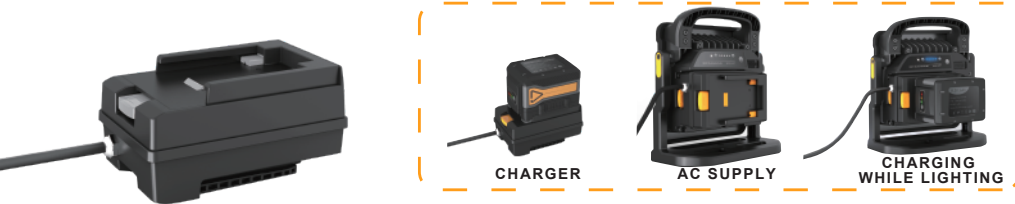

MATERIAL
Cast aluminium/PC/ABS

CCT
4000K(Optional)

BEAM ANGLE
120degree

Hook & Tripod

AC pack

VORTEX SERIES

VORTEX-20W

- 20W
- 2200LM
- IP65(WITHOUT TOOL BATTERY)